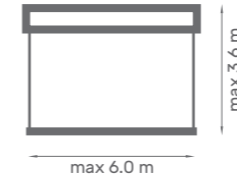

Properties:

- Construction made from powder coated extruded aluminium
- Cassette protects the fabric from weather conditions
- Flyer's chains in the arms
- Option of manual by crank or motorized operation
- 3 types of valance
- Wide range of fabrics to choose from