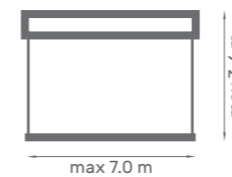

Properties:

- Construction made from powder coated extruded aluminium
- Cassette protects the fabric from weather conditions
- Flyer's chains in the arms
- Wired or remote control motor operation
- Available with LED lights
- Wide range of fabrics to choose from