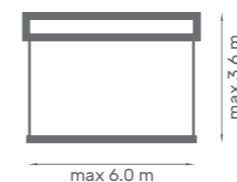

Awning Dakar

Properties:

- Construction made from powder coated extruded aluminium
- Cassette protects the fabric from weather conditions
- Flyer's chains in the arms
- Option of manual by crank or motorized operation
- 3 types of valance
- Wide range of fabrics to choose from

Properties:

- Construction made from powder coated extruded aluminium
- Optional Hood to protect the fabric from weather conditions
- Flyer's chains in the arms
- Available Volant valance fabric
- Option of manual by crank or motorized operation
- 3 types of valance
- Wide range of fabrics to choose from

Awning Jamaica

Properties:

- Construction made from powder coated extruded aluminium
- Cassette protects the fabric from weather conditions
- Flyer's chains in the arms
- Option of manual by crank or motorized operation
- Wide range of fabrics to choose from

Awning Casablanca